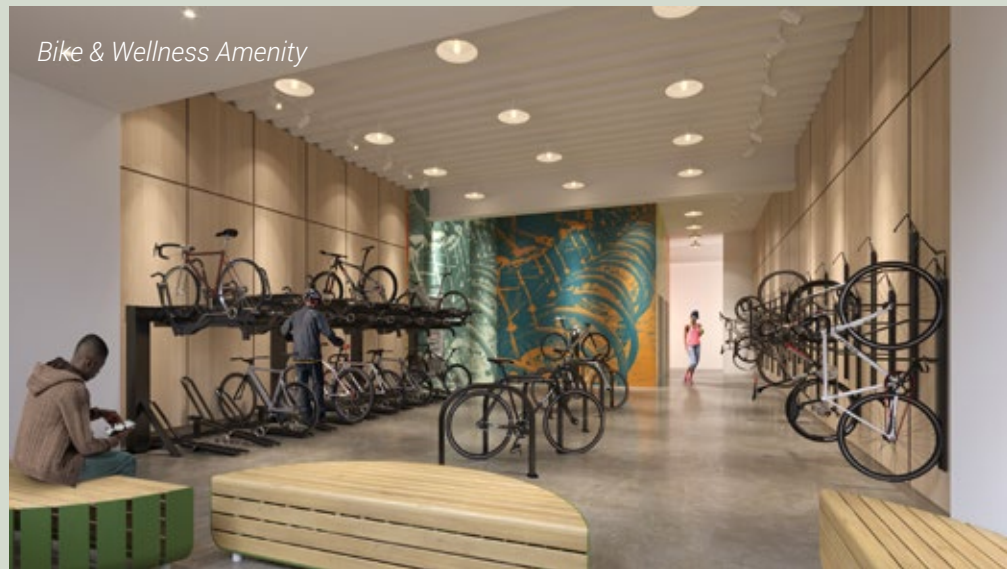

1160 BATTERY STREET

FLOOR 2 EAST | 9,556 SF

- SAMPLE TEST FIT**
50 Workstations
3 Private Offices
3 Phone Rooms
2 Meeting Rooms
2 Large Conference Room
Kitchen Space

LEVI'S PLAZA